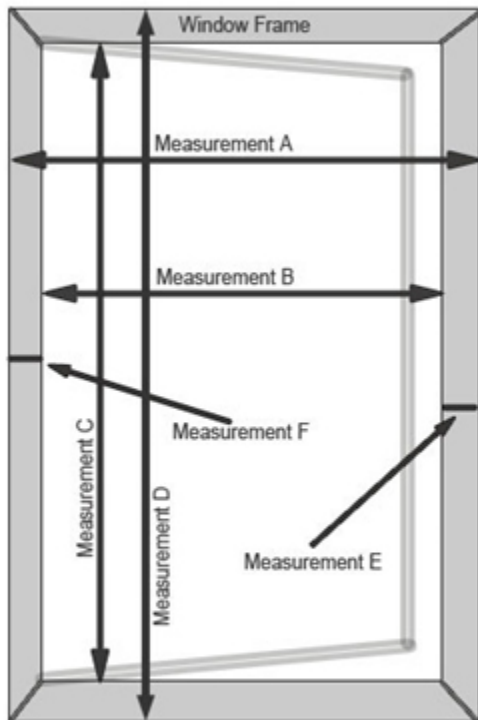

Sizing your windows for Flat Cats

Using the image shown as a guide please take the following dimensions (in cm)

Measurement A = cm

Measurement B = cm

Measurement C = cm

Measurement D = cm

Measurement E = cm

Measurement F = cm

Please note that measurements E&F are the widths of the flat static frames around the window. If either measurement is less than 2cm please call us on **01526 341186** before ordering.