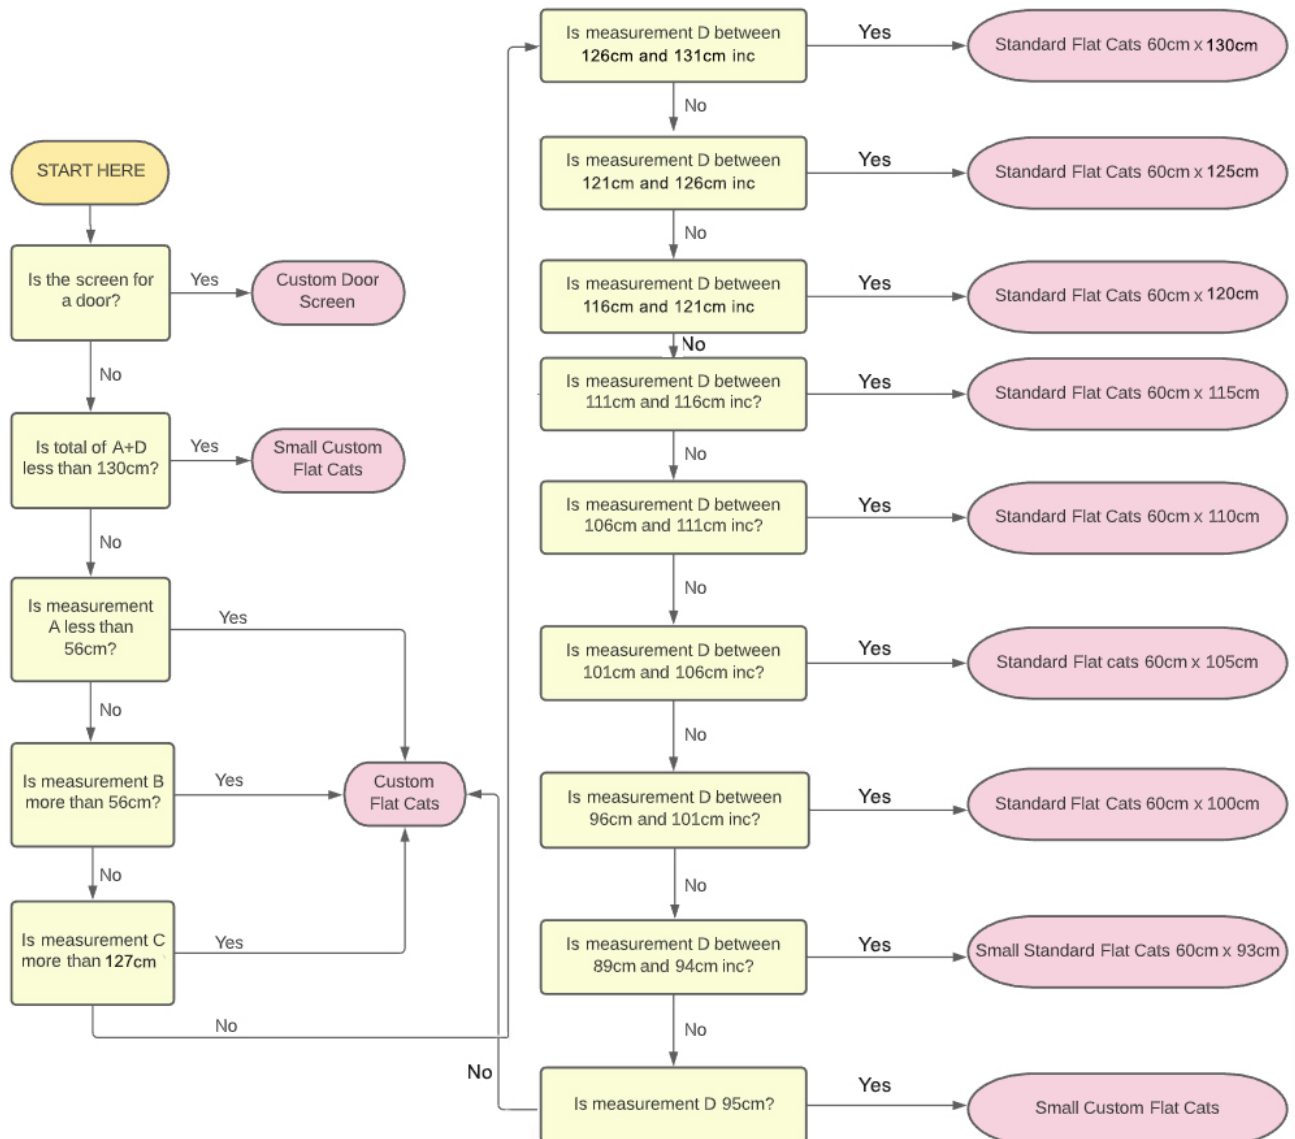

Sizing your windows for Flat Cats

Using the image shown as a guide please take the following dimensions (in cm)

Measurement A = cm

Measurement B = cm

Measurement C = cm

Measurement D = cm

Measurement E = cm

Measurement F = cm

Please note that measurements E&F are the widths of the flat static frames around the window. If either measurement is less than 2cm please call us on **01526 341186** before ordering.